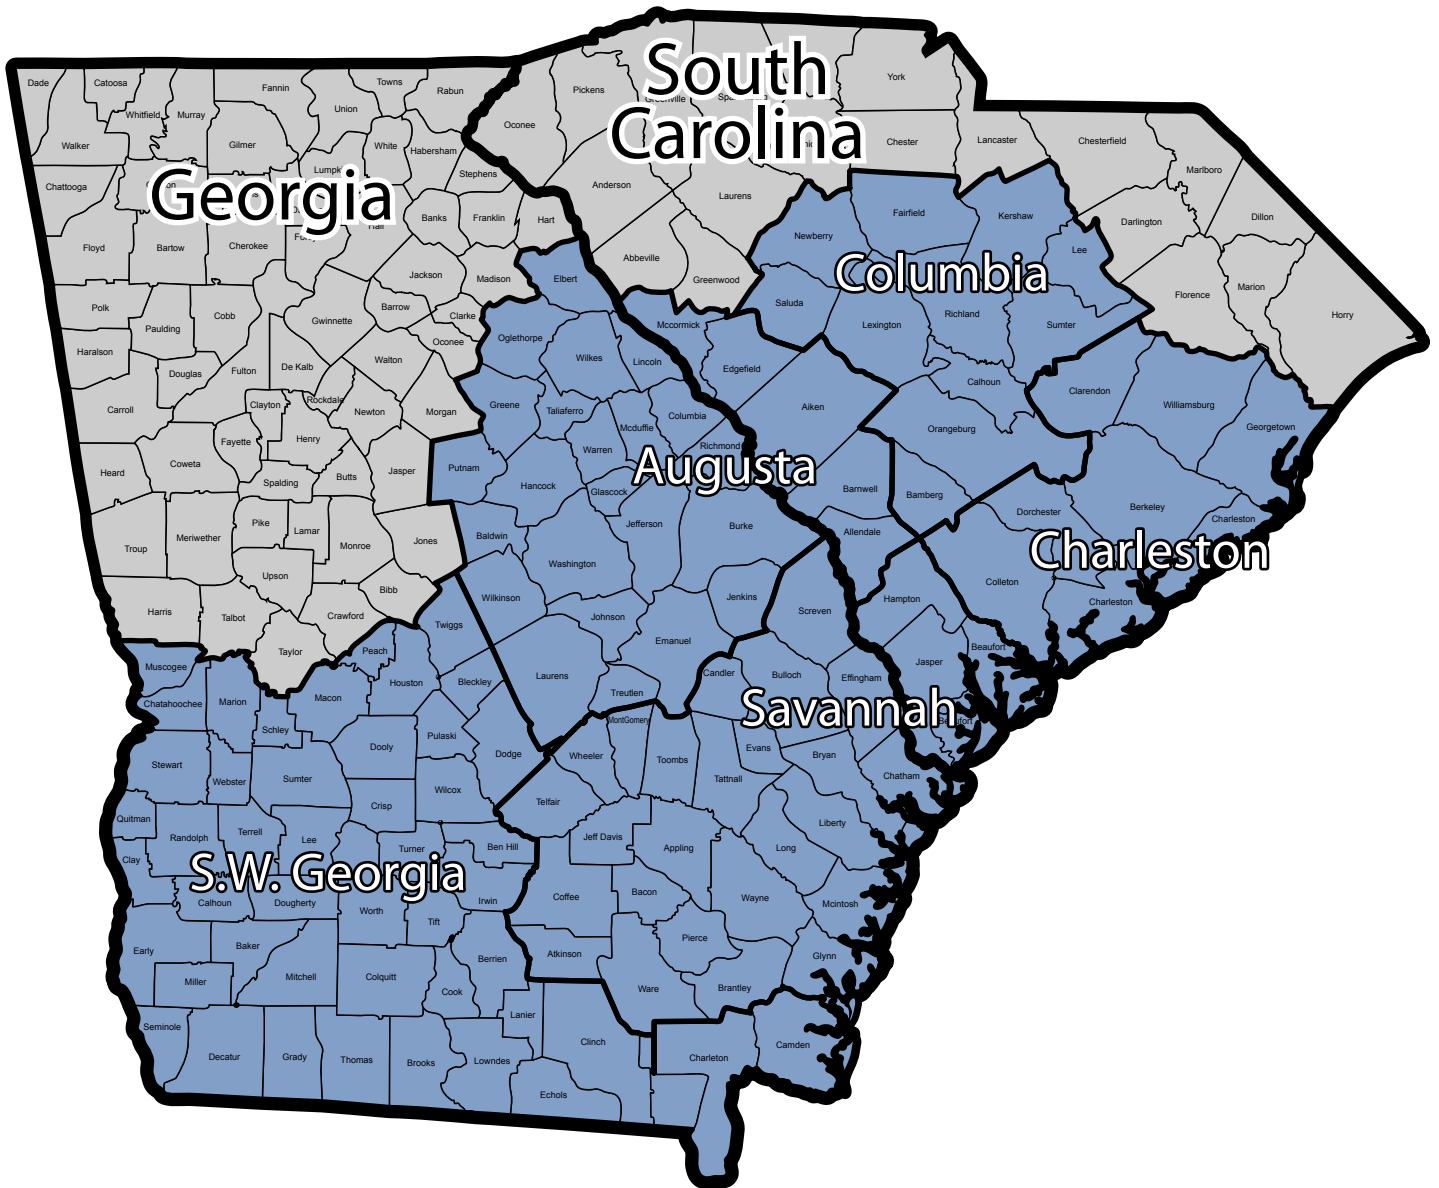

# Scale South, Inc.

Since 1974

**Charleston**  
843-965-5120

**Savannah**  
912-748-8911

**Augusta**  
706-855-1111

**Columbia**  
803-796-5120

**S.W. Georgia**  
1-800-858-1151

Key Distributor for  
**Avery Weigh-Tronix**